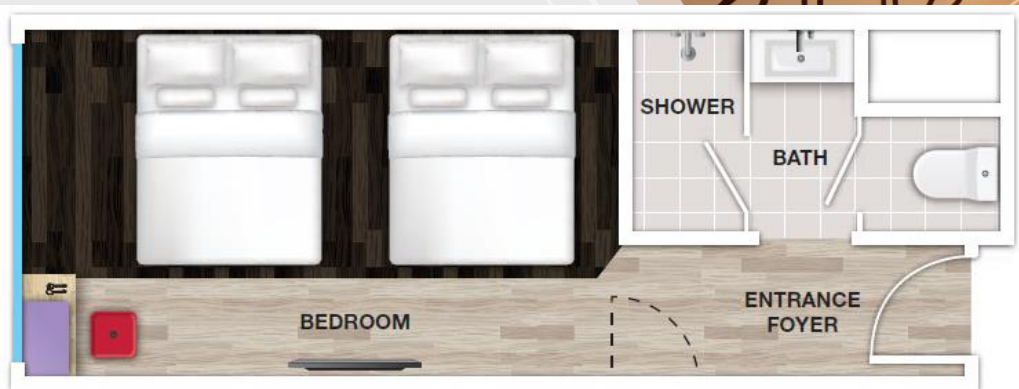

Genting Skyworld Hotel

Quad Room
260 Square Feet

WIFI in room

Yoowifi Pocket WIFI (Minimum 3 Days)

Plan Summary

Chosen Plan	Pocket Wifi Monster Daily Plan
Country	Malaysia
Start Date	2025-08-21
End Date	2025-08-23
Amount	SGD 7.50
Data Available	Unlimited
Quantity	1
<hr/>	
Total Amount	SGD 7.50